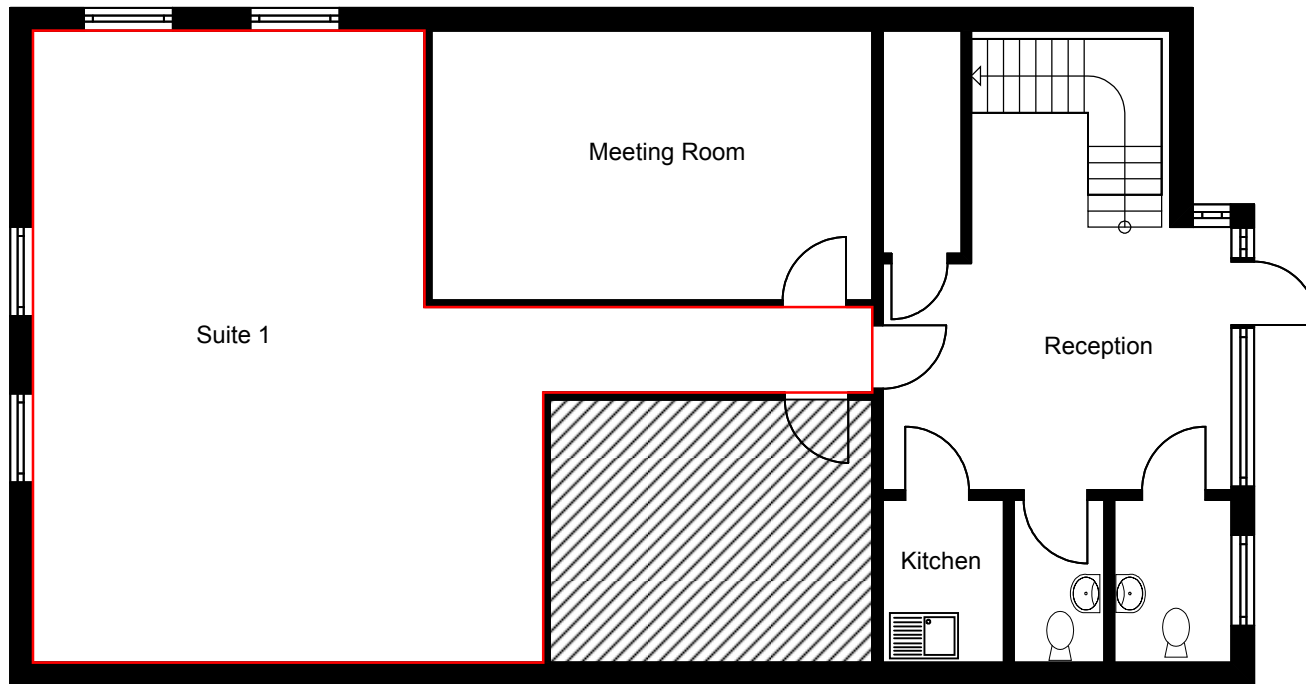

First Floor

Ground Floor

Automated Building Control Services
 7 Miller Court
 Severn Drive
 Tewkesbury Business Park
 Tewkesbury
 GL20 8DN

To be printed Portrait A4 format Scale: 1 : 100